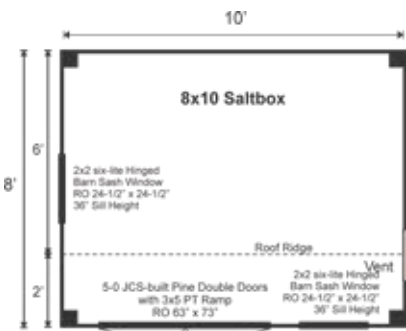

8X10 SALTBOX

STORAGE SOLUTIONS

STORAGE SOLUTIONS

8X10 SALTBOX FULLY ASSEMBLED

Base Area: 80 sq. ft.

Total Interior Area: 80 sq. ft.

Recommended Foundation:
4–6” Crushed Gravel

Overall Dimensions: 10'6”H
x 9'2”W x 11'2”D

Estimated Weight: 3400 lbs

Floor System

2 (qty) 4x6x10' Hemlock Skids

2”x6” rough sawn Hemlock
Joists 24” On Center

¾” CDX Plywood Floor Decking

Floor Weight Rating: 25 lbs/sq. ft.

Walls

4”x4” Hemlock Post and
Beam Wall Framing

Wall Height: Front: 83” Rear: 71”

Siding: 1” rough sawn
Pine Board & Batten

1” rough sawn Pine Corner, Door
& Window Trim & 2” rough sawn
Pine Fascia & Shadow Trim

Roof

Saltbox Roof Style

The fully assembled unit includes hemlock framing, pine board and batten siding, floor decking, a corrugated metal roof, double doors and barn sash windows. Note: Pictures may reflect client upgrades and modifications that do not come standard.