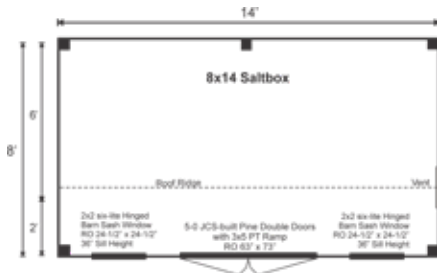

FULLY ASSEMBLED:

A weather tight shell. Specifications are the same as a PCK. Fully assembled prefabricated sheds and cottage buildings deliver exclusively to the northeast USA.

EVERY KIT INCLUDES

- Color Coded
- Part Numbered
- Step-by-Step Instructions
- & All Fastening Hardware Included

Additional Sizes:

4X6 | 4X8 | 8X8 | 8X10 | 8X12 | 8X14 | 8X16 |
10X8 | 10X10 | 10X12 | 10X14 | 10X16 | 10X18 |
10X20 | 12X12 | 12X14 | 12X16 | 12X20 | 12X24

Additional Types:

FRAME ONLY KIT | COMPLETE KIT | FULLY
ASSEMBLED | 3-SEASON KIT | 4-SEASON KIT

Configure Yours at

WWW.JAMAICACOTTAGESHOP.COM