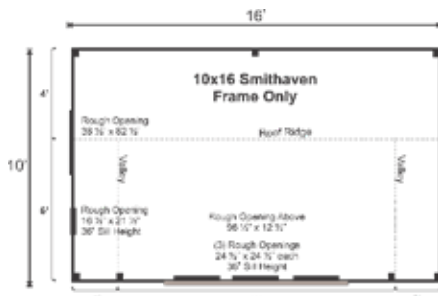

FRAME ONLY

Pre-Cut Kit

10X16 SMITHAVEN

STORAGE SOLUTIONS

STORAGE SOLUTIONS

With abundant natural light streaming in from the barn sash and transom windows and the additional headroom provided by the dormer, this unique design is the perfect choice for a workshop, artisan studio, backyard office or a stylish storage shed. Upgrade to four-season for year-round use!

10X16 SMITHAVEN FRAME ONLY PRE-CUT KIT

Base Area: 160 sq. ft.

Total Interior Area: 160 sq. ft.

Recommended Foundation:

4–6" Crushed Gravel

Overall Dimensions:

10'6"H x 10'W x 16'D

Estimated Weight: 3000 lbs

Rough Openings:

1 (qty) 38 1/2"W x 82 1/2"H

Rough Opening for Door

3 (qty) 2'x2' Rough Opening for

Window, 1 (qty) 8'x1' Rough

Opening for Window, 1 (qty) 16"x21"

Rough Opening for Window

Floor System

2 (qty) 6x6x16' Hemlock Skids

2"x6" rough sawn Hemlock

Joists 24" On Center

Walls

4"x4" Hemlock Post and

Beam Wall Framing

Wall Height: Front: 60" Rear: 36"

Dormer Wall Height: 89"