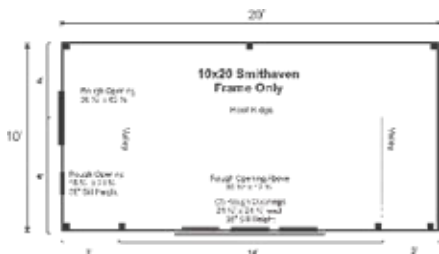

FRAME ONLY PRE-CUT KIT:

The budget friendly frame only pre-cut kit includes skids, floor joists, 4x4 post and beam hemlock wall framing, roof rafters, hardware and step-by-step D.I.Y. building instructions.

EVERY KIT INCLUDES

1. Color Coded
   - Part Numbered
   - Step-by-Step Instructions
2. & All Fastening Hardware Included

Additional Sizes:

10X16 | 10X20 | 10X24 | 12X16 | 12X20 | 12X24

Additional Types:

FRAME ONLY KIT | COMPLETE KIT | FULLY ASSEMBLED | 3-SEASON KIT | 4-SEASON KIT

Configure Yours at

WWW.JAMAICACOTTAGESHOP.COM