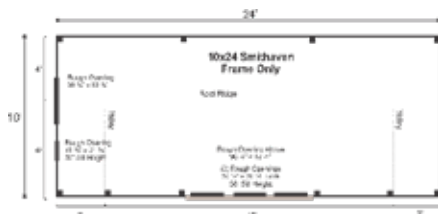

10X24 SMITHAVEN FRAME ONLY PRE-CUT KIT

Base Area: 240 sq. ft.

Total Interior Area: 240 sq. ft.

Recommended Foundation:
4–6" Crushed Gravel

Overall Dimensions:
10'6"H x 10'W x 24'D

Estimated Weight: 3800 lbs

Floor System

2 (qty) 6x6x24' Hemlock Skids

2"x6" rough sawn Hemlock
Joists 24" On Center

Walls

4"x4" Hemlock Post and
Beam Wall Framing

Wall Height: Front: 60" Rear: 36"
Dormer Wall Height: 89"

The frame only kit includes rough sawn hemlock floor, wall and roof framing, plus hardware and step-by-step DIY building instructions. Note: Pictures may reflect client upgrades and modifications that do not come standard.

Estimated Shipping Cube Sizes

Cube 1: 42"x40"x168"

FRAME ONLY PRE-CUT KIT:

The budget friendly frame only pre-cut kit includes skids, floor joists, 4x4 post and beam hemlock wall framing, roof rafters, hardware and step-by-step D.I.Y. building instructions.