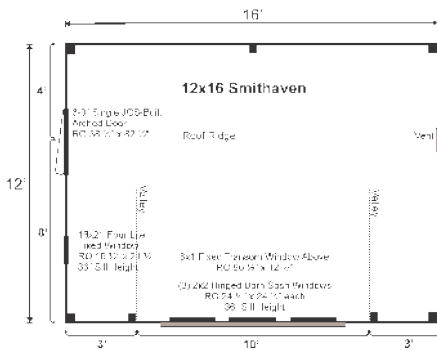

12X16 SMITHAVEN

STORAGE SOLUTIONS

STORAGE SOLUTIONS

12X16 SMITHAVEN FULLY ASSEMBLED

Base Area: 192 sq. ft.

Total Interior Area: 192 sq. ft.

Recommended Foundation:

6-8" Crushed Gravel

Overall Dimensions: 10'6"H x 13'2"W x 17'2"D

Estimated Weight: 5600 lbs

Floor System

2 (qty) 6x6x16' Hemlock Skids

2"x6" rough sawn Hemlock

Joists 24" On Center

3/4" CDX Plywood Floor Decking

Floor Weight Rating: 25 lbs/sq. ft.

Walls

4"x4" Hemlock Post and Beam Wall Framing

Wall Height: Front: 60" Rear: 36"

Dormer Wall Height: 91"

Siding: 1" rough sawn Pine Board & Batten

1" rough sawn Pine Corner, Door

& Window Trim & 2" rough sawn