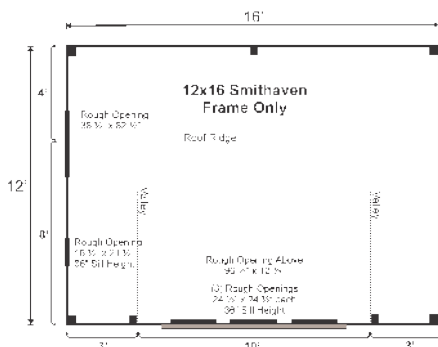

## 12X16 SMITHAVEN FRAME ONLY PRE-CUT KIT

Base Area: 192 sq. ft.

Total Interior Area: 192 sq. ft.

Recommended Foundation:  
4–6" Crushed Gravel

Overall Dimensions:  
10'6" H x 12' W x 16' D

Estimated Weight: 3400 lbs

### Walls

4"x4" Hemlock Post and  
Beam Wall Framing

Wall Height: Front: 60" Rear: 36"  
Dormer Wall Height: 91"

The frame only kit includes rough sawn hemlock floor, wall and roof framing, plus hardware and step-by-step DIY building instructions. Note: Pictures may reflect client upgrades and modifications that do not come standard.

### Rough Openings:

1 (qty) 38 1/2" W x 82 1/2" H  
Rough Opening for Door

3 (qty) 2'x2' Rough Opening for  
Window, 1 (qty) 8'x1' Rough  
Opening for Window, 1 (qty) 16"x21"  
Rough Opening for Window

### Additional Sizes:

10X16 | 10X20 | 10X24 | 12X16 | 12X20 | 12X24