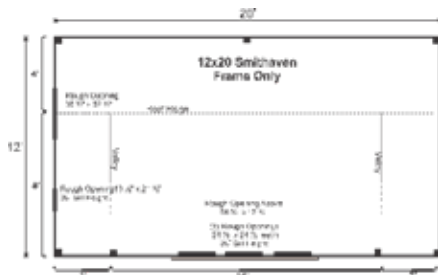

## 12X20 SMITHAVEN FRAME ONLY PRE-CUT KIT

Base Area: 240 sq. ft.  
Total Interior Area: 240 sq. ft.  
Recommended Foundation:  
4–6" Crushed Gravel  
Overall Dimensions:  
10'6"H x 12'W x 20'D  
Estimated Weight: 3800 lbs

### Walls

4"x4" Hemlock Post and Beam Wall Framing  
Wall Height: Front: 60" Rear: 36"  
Dormer Wall Height: 91"

The frame only kit includes rough sawn hemlock floor, wall and roof framing, plus hardware and step-by-step DIY building instructions. Note: Pictures may reflect client upgrades and modifications that do not come standard.

### Rough Openings:

1 (qty) 38½"W x 82½"H  
Rough Opening for Door  
3 (qty) 2'x2' Rough Opening for Window,  
1 (qty) 8'x1' Rough Opening for Window,  
1 (qty) 16'x21" Rough Opening for Window

### Additional Sizes:

10X16 | 10X20 | 10X24 | 12X16 | 12X20 | 12X24