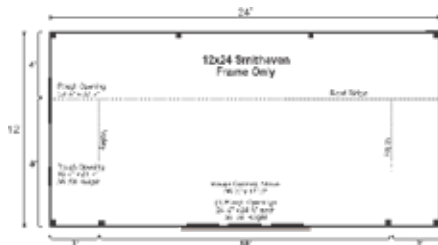

12X24 SMITHAVEN

STORAGE SOLUTIONS

STORAGE SOLUTIONS

12X24 SMITHAVEN FRAME ONLY PRE-CUT KIT

Base Area: 288 sq. ft.

Total Interior Area: 288 sq. ft.

Recommended Foundation:

6–8" Crushed Gravel

Overall Dimensions:

10'6"H x 12'W x 24'D

Estimated Weight: 4100 lbs

The frame only kit includes rough sawn hemlock floor, wall and roof framing, plus hardware and step-by-step DIY building instructions. Note: Pictures may reflect client upgrades and modifications that do not come standard.

1 (qty) 38½"W x 82½"H

Rough Opening for Door

3 (qty) 2'x2' Rough Opening for

Window, 1 (qty) 8'x1' Rough

Opening for Window, 1 (qty) 16"x21"

Rough Opening for Window

Assembly & Logistics Information

Estimated Assembly Time:

Two People: 32 hrs

Estimated Shipping Cube Sizes

Cube 1: 42"x60"x192"

FRAME ONLY PRE-CUT KIT:

The budget friendly frame only pre-cut kit includes skids, floor joists, 4x4 post and beam hemlock wall framing, roof rafters, hardware and step-by-step D.I.Y. building instructions.