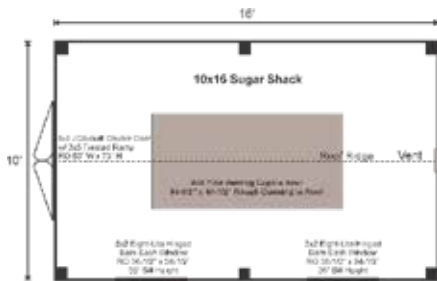

10X16 SUGAR SHACK

STORAGE SOLUTIONS

STORAGE SOLUTIONS

10X16 SUGAR SHACK FULLY ASSEMBLED

Base Area: 160 sq. ft.
Total Interior Area: 160 sq. ft.
Recommended Foundation:
6-8" Crushed Gravel
Overall Dimensions: 12'3"H
x 11'2"W x 17'2"D
Estimated Weight: 5400 lbs

Doors: 1 (qty) 5-0 JCS-built 2" Thick rough sawn Pine Double Doors w/ 3x5 Pressure Treated Ramp
Windows: 2 (qty) 3'x2' eight-lite Hinged Barn Sash Window

Additional Features

1 (qty) Wood Louvered Vent

Delivery & Logistics Information