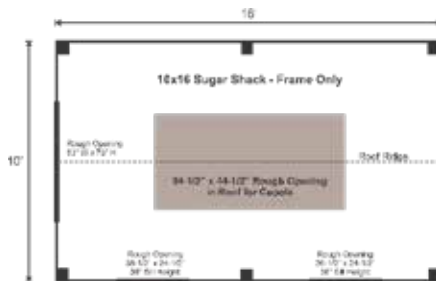

# FRAME ONLY 10X16 SUGAR SHACK

STORAGE SOLUTIONS

STORAGE SOLUTIONS

Pre-Cut Kit

A traditional New England design, the Sugar Shack boasts functionality and aesthetic appeal. Sugar Shacks are traditionally used as a designated building to boil maple syrup. In the springtime a large cloud of smoke and steam can be seen rising high above a sugar shack.

## 10X16 SUGAR SHACK FRAME ONLY PRE-CUT KIT

Base Area: 160 sq. ft.  
Total Interior Area: 160 sq. ft.  
Recommended Foundation:  
4-6" Crushed Gravel  
Overall Dimensions:  
12'3"H x 10'W x 16'D  
Estimated Weight: 3300 lbs

### Walls

4"x4" Hemlock Post and Beam Wall Framing  
Wall Height: 78"

The frame only kit includes rough sawn hemlock floor, wall and roof framing, plus hardware and step-by-step DIY building instructions. Note: Pictures may reflect client upgrades and modifications that do not come standard.

### Rough Openings:

1 (qty) 63"W x 73"H Rough Opening for Door  
2 (qty) 36 1/2"x24 1/2" Rough Openings for Window