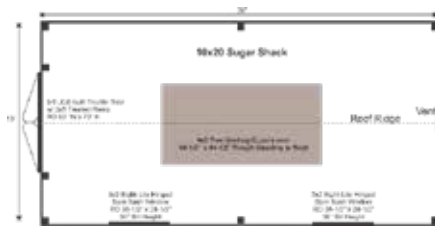

## 10X20 SUGAR SHACK

STORAGE SOLUTIONS

STORAGE SOLUTIONS

### 10X20 SUGAR SHACK FULLY ASSEMBLED

Base Area: 200 sq. ft.  
Total Interior Area: 200 sq. ft.  
Recommended Foundation:  
6-8" Crushed Gravel  
Overall Dimensions: 12'3"H  
x 11'2"W x 21'2"D  
Estimated Weight: 5800 lbs