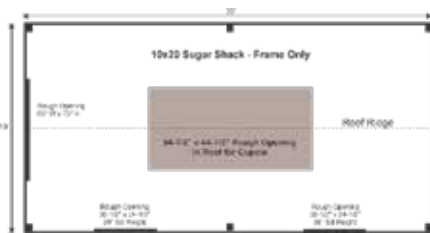

FRAME ONLY

Pre-Cut Kit

A traditional New England design, the Sugar Shack boasts functionality and aesthetic appeal. Sugar Shacks are traditionally used as a designated building to boil maple syrup. In the springtime a large cloud of smoke and steam can be seen rising high above a sugar shack.

10X20 SUGAR SHACK

STORAGE SOLUTIONS

STORAGE SOLUTIONS

10X20 SUGAR SHACK FRAME ONLY PRE-CUT KIT

Base Area: 200 sq. ft.
Total Interior Area: 200 sq. ft.
Recommended Foundation:
4-6" Crushed Gravel
Overall Dimensions:
12'3"H x 10'W x 20'D
Estimated Weight: 3500 lbs

Sill Plates

6x6 Treated Sill Plate

Walls

4"x4" Hemlock Post and
Beam Wall Framing
Wall Height: 78"

The frame only kit includes rough sawn hemlock floor, wall and roof framing, plus hardware and step-by-step DIY building instructions. Note: Pictures may reflect client upgrades and modifications that do not come standard.

1 (qty) 63"W x 73"H Rough
Opening for Door
2 (qty) 36 1/2"x24 1/2" Rough
Openings for Window

Assembly & Logistics Information

Estimated Assembly Time:
Two People: 27 hrs
Estimated Shipping Cube Sizes
Cube 1: 42"x40"x168"