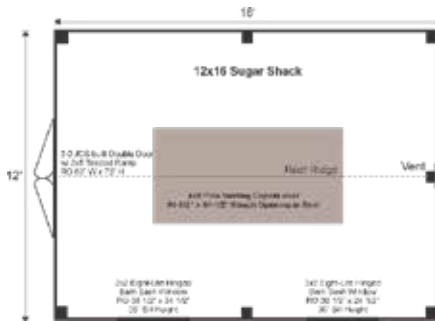

## 12X16 SUGAR SHACK

STORAGE SOLUTIONS

STORAGE SOLUTIONS

### 12X16 SUGAR SHACK FULLY ASSEMBLED

Base Area: 192 sq. ft.  
Total Interior Area: 192 sq. ft.  
Recommended Foundation:  
6-8" Crushed Gravel  
Overall Dimensions: 12'3"H  
x 13'2"W x 17'2"D  
Estimated Weight: 5800 lbs