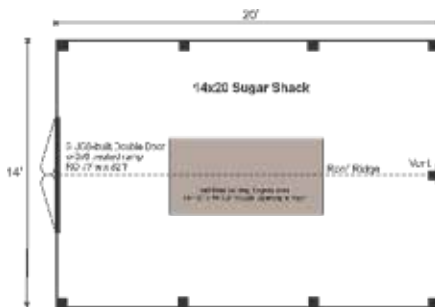

14X20 SUGAR SHACK

STORAGE SOLUTIONS

STORAGE SOLUTIONS

14X20 SUGAR SHACK FULLY ASSEMBLED

Base Area: 280 sq. ft.
Total Interior Area: 280 sq. ft.
Recommended Foundation:
8-10" Crushed Gravel
Overall Dimensions: 12'3"H
x 14'9"W x 20'10"D
Estimated Weight: 6600 lbs