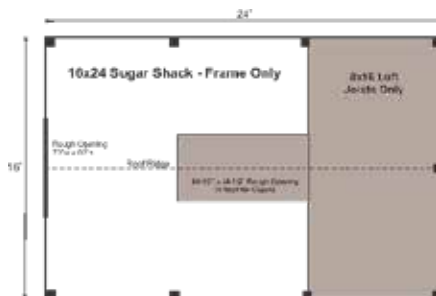

16X24 SUGAR SHACK

STORAGE SOLUTIONS

STORAGE SOLUTIONS

16X24 SUGAR SHACK FRAME ONLY PRE-CUT KIT

Base Area: 384 sq. ft.
Loft Area: 128 sq. ft.
Total Interior Area: 512 sq. ft.
Recommended Foundation:
8-10" Crushed Gravel
Overall Dimensions:
18'9"H x 16'W x 24'D
Estimated Weight: 6900 lbs

Sill Plates

6x6 Treated Sill Plate

Loft

8x16
Ladder Access
2"x6" rough Sawn Hemlock
Joists; 24" on center

Walls

4"x4" Hemlock Post and
Beam Wall Framing
Wall Height: 96"

The frame only kit includes a treated sill plate, rough sawn hemlock wall and roof framing, plus hardware and step-by-step DIY building instructions. Note: Pictures may reflect client upgrades and modifications that do not come standard.

1 (qty) 74"W x 82"H Rough
Opening for Door

Assembly & Logistics Information

Estimated Assembly Time:
Two People: 41 hrs
Estimated Shipping Cube Sizes
Cube 1: 42"x34"x192"
Cube 2: 42"x34"x144"

FRAME ONLY PRE-CUT KIT: