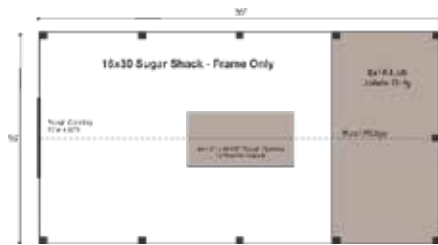

FRAME ONLY PRE-CUT KIT:

The budget friendly frame only pre-cut kit includes skids, floor joists, 4x4 post and beam hemlock wall framing, roof rafters, hardware and step-by-step D.I.Y. building instructions.

EVERY KIT INCLUDES

- Color Coded
- Part Numbered
- Step-by-Step Instructions
- & All Fastening Hardware Included

Additional Sizes:

8X10 | 8X12 | 8X14 | 8X16 | 10X16 | 10X20 | 12X16 | 12X20 | 12X24 | 14X20 | 14X24 | 16X20 | 16X24 | 16X30 | 12X30 | 20X40 |

Additional Types:

FRAME ONLY KIT | COMPLETE KIT | FULLY ASSEMBLED | 3-SEASON KIT | 4-SEASON KIT

Configure Yours at

WWW.JAMAICACOTTAGESHOP.COM