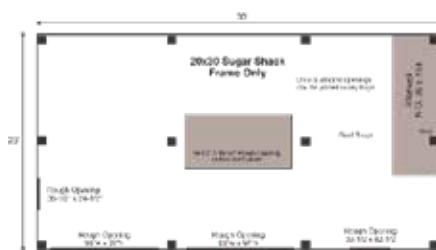

# 20X30 SUGAR SHACK

STORAGE SOLUTIONS

STORAGE SOLUTIONS

## 20X30 SUGAR SHACK FRAME ONLY PRE-CUT KIT

Base Area: 600 sq. ft.  
Loft Area: 600 sq. ft.  
Total Interior Area: 1200 sq. ft.  
Recommended Foundation:  
20'x30' Concrete Slab, Full  
Foundation, Crawl Space  
Overall Dimensions:  
20'H x 20'W x 30'D  
Estimated Weight: 11100 lbs