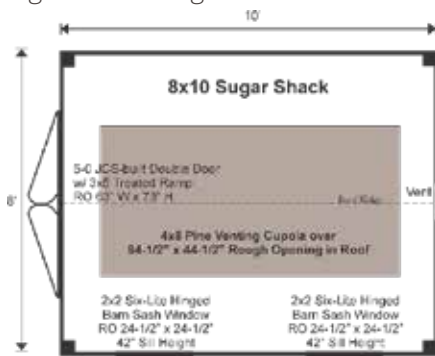

## 8X10 SUGAR SHACK

STORAGE SOLUTIONS

STORAGE SOLUTIONS

### 8X10 SUGAR SHACK FULLY ASSEMBLED

Base Area: 80 sq. ft.  
Total Interior Area: 80 sq. ft.  
Recommended Foundation:  
4-6" Crushed Gravel  
Overall Dimensions: 12'1"H  
x 9'2"W x 11'2"D  
Estimated Weight: 3900 lbs

#### Additional Sizes:

8X10 | 8X12 | 8X14 | 8X16 | 10X16 | 10X20 | 12X16 | 12X20 | 12X24 | 14X20 | 14X24 | 16X20 | 16X24 | 16X30 | 12X30 | 20X40