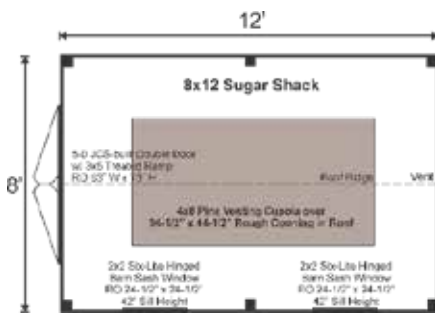

8X12 SUGAR SHACK

STORAGE SOLUTIONS

STORAGE SOLUTIONS

8X12 SUGAR SHACK FULLY ASSEMBLED

- Base Area: 96 sq. ft.
- Total Interior Area: 96 sq. ft.
- Recommended Foundation: 4-6" Crushed Gravel
- Overall Dimensions: 12'1"H x 9'2"W x 13'2"D
- Estimated Weight: 4000 lbs