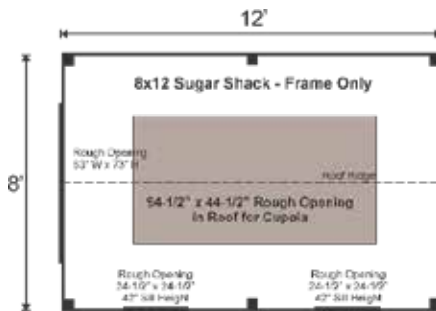

## 8X12 SUGAR SHACK FRAME ONLY PRE-CUT KIT

Base Area: 96 sq. ft.  
Total Interior Area: 96 sq. ft.  
Recommended Foundation:  
4-6" Crushed Gravel  
Overall Dimensions:  
12'1"H x 8'W x 12'D  
Estimated Weight: 2400 lbs

### Walls

4"x4" Hemlock Post and  
Beam Wall Framing  
Wall Height: 82"

The frame only kit includes rough sawn hemlock floor, wall and roof framing, plus hardware and step-by-step DIY building instructions. Note: Pictures may reflect client upgrades and modifications that do not come standard.

### Rough Openings:

1 (qty) 63"W x 73"H Rough  
Opening for Door  
2 (qty) 24 1/2"x24 1/2" Rough  
Openings for Window

### Additional Sizes:

8X10 | 8X12 | 8X14 | 8X16 | 10X16 | 10X20 |  
12X16 | 12X20 | 12X24 | 14X20 | 14X24 |  
16X20 | 16X24 | 16X30 | 12X30 | 20X40 |