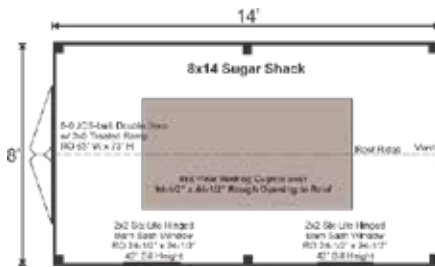

8X14 SUGAR SHACK

STORAGE SOLUTIONS

STORAGE SOLUTIONS

8X14 SUGAR SHACK FULLY ASSEMBLED

Base Area: 112 sq. ft.
Total Interior Area: 112 sq. ft.
Recommended Foundation:
6-8" Crushed Gravel
Overall Dimensions: 12'1"H
x 9'2"W x 15'2"D
Estimated Weight: 4200 lbs

Sill Plates

4x6 Treated Sill Plate

Walls

4"x4" Hemlock Post and Beam Wall Framing
Wall Height: 82"
Siding: 1" rough sawn Pine Board & Batten
1" rough sawn Pine Corner, Door & Window Trim & 2" rough sawn Pine Fascia & Shadow Trim

Roof

Gable Roof Style
Roof Pitch: 6/12
Roof Features: 4x8 Pine Venting Cupola over 94 1/2"x44 1/2"
Rough Opening in Roof

The fully assembled unit includes hemlock framing, pine board and batten siding, floor decking, a corrugated metal roof, double doors, barn sash windows and cupola. Note: Pictures may reflect client upgrades and modifications that do not come standard.