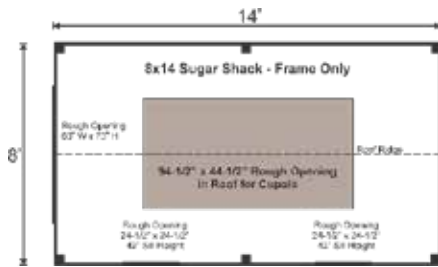

8X14 SUGAR SHACK

STORAGE SOLUTIONS

STORAGE SOLUTIONS

The frame only kit includes rough sawn hemlock floor, wall and roof framing, plus hardware and step-by-step DIY building instructions. Note: Pictures may reflect client upgrades and modifications that do not come standard.

8X14 SUGAR SHACK FRAME ONLY PRE-CUT KIT

Base Area: 112 sq. ft.
Total Interior Area: 112 sq. ft.
Recommended Foundation:
4-6" Crushed Gravel
Overall Dimensions:
12'1"H x 8'W x 14'D
Estimated Weight: 2600 lbs

Sill Plates

4x6 Treated Sill Plate

Walls

4"x4" Hemlock Post and
Beam Wall Framing
Wall Height: 82"

Roof

Gable Roof Style
Roof Pitch: 6/12
Roof Features: 94 1/2"x44
1/2" Rough Opening in
Roof for Cupola
2"x6" rough sawn Hemlock
Rafters 24" On Center
1"x6" rough sawn Hemlock
Exposed Collar Ties

Rough Openings:

1 (qty) 63"W x 73"H Rough
Opening for Door
2 (qty) 24 1/2"x24 1/2" Rough
Openings for Window

Assembly & Logistics Information

Estimated Assembly Time:
Two People: 21 hrs
Estimated Shipping Cube Sizes
Cube 1: 42"x30"x168"