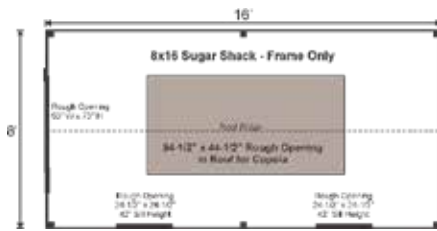

8X16 SUGAR SHACK

STORAGE SOLUTIONS

STORAGE SOLUTIONS

8X16 SUGAR SHACK FRAME ONLY PRE-CUT KIT

Base Area: 128 sq. ft.
Total Interior Area: 128 sq. ft.
Recommended Foundation:
4-6" Crushed Gravel
Overall Dimensions:
12'1"H x 8'W x 16'D
Estimated Weight: 2600 lbs

Sill Plates

6x6 Treated Sill Plate

Walls

4"x4" Hemlock Post and
Beam Wall Framing
Wall Height: 82"

The frame only kit includes rough sawn hemlock floor, wall and roof framing, plus hardware and step-by-step DIY building instructions. Note: Pictures may reflect client upgrades and modifications that do not come standard.

Roof

Gable Roof Style
Roof Pitch: 6/12
Roof Features: 94 1/2"x44
1/2" Rough Opening in
Roof for Cupola
2"x6" rough sawn Hemlock
Rafters 24" On Center
1"x6" rough sawn Hemlock
Exposed Collar Ties

Rough Openings:

1 (qty) 63"W x 73"H Rough
Opening for Door
2 (qty) 24 1/2"x24 1/2" Rough
Openings for Window

Assembly & Logistics Information

Estimated Assembly Time:
Two People: 23 hrs
Estimated Shipping Cube Sizes
Cube 1: 42"x38"x192"