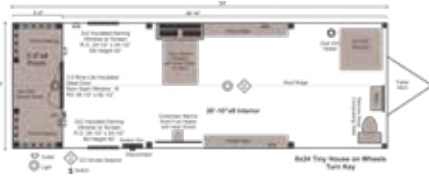

TURN KEY

Fully Assembled

Where will your Tiny House take you? Built on quality trailers made in the U.S.A. and built specifically for tiny homes, our Tiny House On Wheels (or T.H.O.W) options are highly customizable. The robust, simple, and charming designs are offered fully assembled as a shell, 3-season, or Turn-Key 4-Season.

TURN-KEY

Turn key structures are four season fully assembled builds that will also include basic electric, heating and plumbing options. These utilities may be traditional or off-grid.

EVERY KIT INCLUDES

- Color Coded
- Part Numbered
- Step-by-Step Instructions
- & All Fastening Hardware Included

Additional Sizes:

8X16 | 8X20 | 8X24 | 8X16 |

Additional Types:

FULLY ASSEMBLED | 3-SEASON |
4-SEASON | TURN-KEY

Configure Yours at

WWW.JAMAICACOTTAGESHOP.COM

8X24 T.H.O.W

8X24 T.H.O.W TURN-KEY

Base Area: 192 sq. ft.
Total Interior Area: 168 sq. ft.
Porch Area: 24 sq. ft.
Overall Dimensions: 13'6"H
x 8'6"W x 27'6"D
Estimated Weight: 9600 lbs

Floor System

1 (qty) Trailer: Brand New
Tandem Axle, 5k lb Axles
2x6 Pine Tongue & Groove Decking
1" rough sawn Hemlock Porch Decking
Closed Cell Spay Foam Insulation (R14)
Floor Weight Rating: 25 lbs/sq. ft.

Walls

2"x4" Kiln Dried Spruce Wall
Framing 24" On Center
Wall Height: 98"
Closed Cell Spay Foam Insulation (R14)
Shiplap Pine Interior Sheathing
Siding: 1" rough sawn Pine Board & Batten
1" rough sawn Pine Corner, Door,
Window, Fascia & Shadow Trim

Roof

Gable Roof Style
Roof Pitch: 6/12
2"x6" Kiln Dried Spruce
Rafters 24" On Center
1"x6" Kiln Dried Spruce
Exposed Collar Ties
1" rough sawn Solid Barn
Board Roof Sheathing
Closed Cell Spray Foam Insulation (R22)
Shiplap Pine Interior Ceiling Sheathing