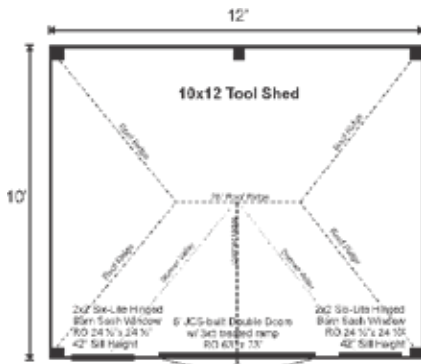

# FULLY ASSEMBLED

Designed with a hip roof and gable dormer as the lead emphasis, this storage shed will add character to any landscape. The barn sash windows on either side of the double door add harmony and balance, whether a pool house, potting shed, play-house or simple storage building.

## 10X12 TOOL SHED

STORAGE SOLUTIONS

STORAGE SOLUTIONS

### 10X12 TOOL SHED FULLY ASSEMBLED

Base Area: 120 sq. ft.  
Total Interior Area: 120 sq. ft.  
Recommended Foundation:  
6–8" Crushed Gravel  
Overall Dimensions: 10'6"H  
x 11'2"W x 13'2"D  
Estimated Weight: 4200 lbs

#### Additional Sizes:

8X12 | 10X12 | 10X14 | 12X20 |