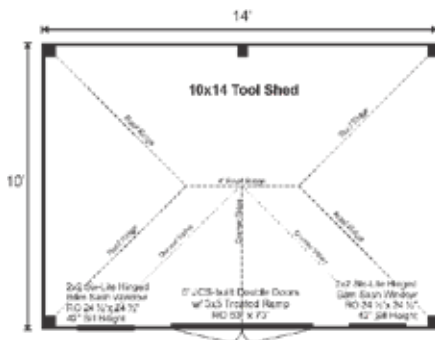

FULLY ASSEMBLED

Designed with a hip roof and gable dormer as the lead emphasis, this storage shed will add character to any landscape. The barn sash windows on either side of the double door add harmony and balance, whether a pool house, potting shed, playhouse or simple storage building.

10X14 TOOL SHED

STORAGE SOLUTIONS

STORAGE SOLUTIONS

10X14 TOOL SHED FULLY ASSEMBLED

Base Area: 140 sq. ft.
Total Interior Area: 140 sq. ft.
Recommended Foundation:
6–8" Crushed Gravel
Overall Dimensions: 10'6"H
x 11'2"W x 15'2"D
Estimated Weight: 4300 lbs

Floor System

2 (qty) 4x6x14' Hemlock Skids
2"x6" rough sawn Hemlock Joists 24" On Center
¾" CDX Plywood Floor Decking
Floor Weight Rating: 25 lbs/sq. ft.

Walls

4"x4" Hemlock Post and Beam Wall Framing
Wall Height: 78"
Siding: 1" rough sawn Pine Board & Batten
1" rough sawn Pine Corner, Door & Window Trim & 2" rough sawn Pine Fascia & Shadow Trim