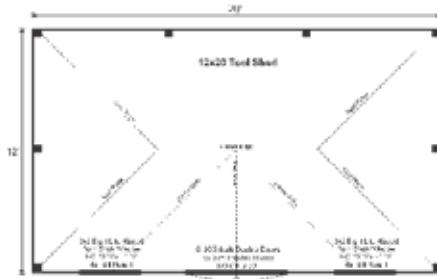

12X20 TOOL SHED

STORAGE SOLUTIONS

STORAGE SOLUTIONS

12X20 TOOL SHED FULLY ASSEMBLED

Base Area: 240 sq. ft.
Total Interior Area: 240 sq. ft.
Recommended Foundation:
6-8" Crushed Gravel
Overall Dimensions: 10'6"H
x 13'2"W x 21'2"D
Estimated Weight: 5200 lbs

Floor System

2 (qty) 6x6x20' Hemlock Skids
2"x6" rough sawn Hemlock
Joists 24" On Center
3/4" CDX Plywood Floor Decking
Floor Weight Rating: 25 lbs/sq. ft.

Walls

4"x4" Hemlock Post and
Beam Wall Framing
Wall Height: 82"
Siding: 1" rough sawn
Pine Board & Batten
1" rough sawn Pine Corner, Door
& Window Trim & 2" rough sawn
Pine Fascia & Shadow Trim