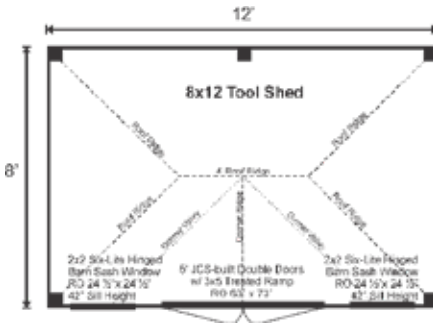

# FULLY ASSEMBLED

Designed with a hip roof and gable dormer as the lead emphasis, this storage shed will add character to any landscape. The barn sash windows on either side of the double door add harmony and balance, whether a pool house, potting shed, playhouse or simple storage building.

## 8X12 TOOL SHED

STORAGE SOLUTIONS

STORAGE SOLUTIONS

### 8X12 TOOL SHED FULLY ASSEMBLED

Base Area: 96 sq. ft.  
Total Interior Area: 96 sq. ft.  
Recommended Foundation:  
4-6" Crushed Gravel  
Overall Dimensions: 10'6"H  
x 9'2"W x 13'2"D  
Estimated Weight: 4000 lbs

#### Additional Sizes:

8X12 | 10X12 | 10X14 | 12X20 |