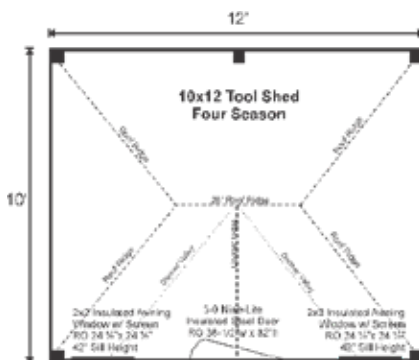

4-SEASON Pre-Cut Kit

10X12 TOOL SHED

LIVING
SOLUTIONS

LIVING
SOLUTIONS

Designed with a hip roof and gable dormer as the lead emphasis, this storage shed will add character to any landscape. The barn sash windows on either side of the double door add harmony and balance, whether a pool house, potting shed, play-house or simple storage building.

10X12 TOOL SHED 4-SEASON PRE-CUT KIT

Base Area: 120 sq. ft.

Total Interior Area: 120 sq. ft.

Recommended Foundation:
8-10" Crushed Gravel

Overall Dimensions: 10'6"H x 11'8"W x 13'8"D

Estimated Weight: 6800 lbs

Floor System

- 2 (qty) 4x6x12' Hemlock Skids
- 2"x6" Kiln Dried Spruce Joists 24" On Center
- 3/4" CDX Plywood Floor Decking
- Floor Vapor Barrier
- 5 1/2" Fiberglass Insulation (R21)
- Under Deck Sheathing: 3/8" Plywood
- Floor Weight Rating: 25 lbs/sq. ft.

- Estimated Assembly Time: Two People: 56 hrs
- Estimated Shipping Cube Sizes
- Cube 1: 42"x50"x144" Cube 2: 42"x60"x192" Cube 3: 42"x48"x192"

TOOLL10X12.4SPCK

4-SEASON KITS:

The package includes the complete kit plus vapor barrier, insulation, solid pine roof sheathing, ship lap pine interior wall and ceiling sheathing, double-pane, energy efficient windows and an insulated steel door.