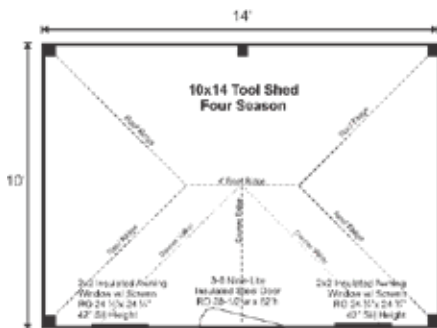

4-SEASON Pre-Cut Kit

Designed with a hip roof and gable dormer as the lead emphasis, this storage shed will add character to any landscape. The barn sash windows on either side of the double door add harmony and balance, whether a pool house, potting shed, play-house or simple storage building.

10X14 TOOL SHED

LIVING SOLUTIONS

LIVING SOLUTIONS

10X14 TOOL SHED 4-SEASON PRE-CUT KIT

Base Area: 140 sq. ft.

Total Interior Area: 140 sq. ft.

Recommended Foundation:
8-10" Crushed Gravel

Overall Dimensions: 10'6"H x 11'8"W x 15'8"D

Estimated Weight: 6900 lbs

Floor System

- 2 (qty) 4x6x14' Hemlock Skids
- 2"x6" Kiln Dried Spruce Joists 24" On Center
- ¾" CDX Plywood Floor Decking
- Floor Vapor Barrier
- 5½" Fiberglass Insulation (R21)
- Under Deck Sheathing: 3/8" Plywood
- Floor Weight Rating: 25 lbs/sq. ft.

- Estimated Assembly Time: Two People: 61 hrs
- Estimated Shipping Cube Sizes
- Cube 1: 42"x54"x192" Cube 2: 42"x60"x192" Cube 3: 42"x48"x192"

TOOLL.10X14.4SPCK

4-SEASON KITS:

The package includes the complete kit plus vapor barrier, insulation, solid pine roof sheathing, ship lap pine interior wall and ceiling sheathing, double-pane, energy efficient windows and an insulated steel door.