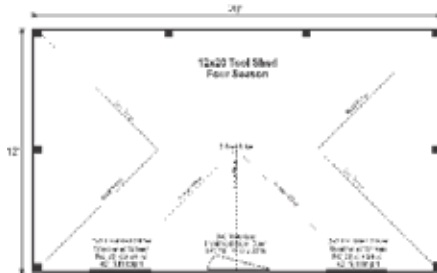

12X20 TOOL SHED

LIVING SOLUTIONS

LIVING SOLUTIONS

12X20 TOOL SHED 4-SEASON PRE-CUT KIT

- Base Area: 240 sq. ft.
- Total Interior Area: 240 sq. ft.
- Recommended Foundation: 10-12" Crushed Gravel
- Overall Dimensions: 10'6"H x 13'8"W x 21'8"D
- Estimated Weight: 8400 lbs