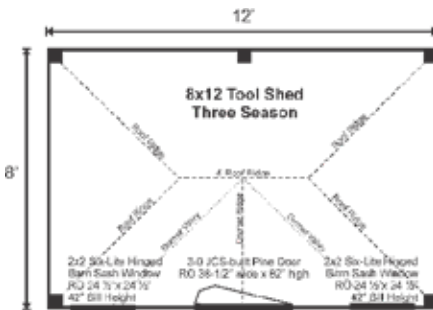

8X12 TOOL SHED 3-SEASON PRE-CUT KIT

Base Area: 96 sq. ft.

Total Interior Area: 96 sq. ft.

Recommended Foundation:
6–8" Crushed Gravel

Overall Dimensions: 10'6"W
x 9'2"W x 13'2"D

Estimated Weight: 4200 lbs

Floor System

2 (qty) 4x6x12' Hemlock Skids

2"x6" Kiln Dried Spruce

Joists 24" On Center

3/4" CDX Plywood Floor Decking

Floor Vapor Barrier

5 1/2" Fiberglass Insulation (R21)

Under Deck Sheathing: 3/8" Plywood

Floor Weight Rating: 25 lbs/sq. ft.