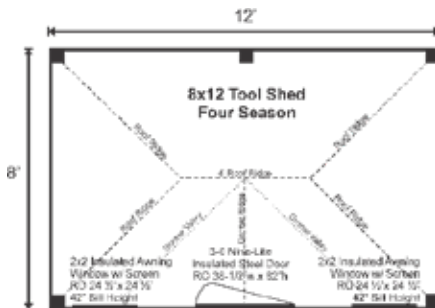

# 4-SEASON Pre-Cut Kit

Designed with a hip roof and gable dormer as the lead emphasis, this storage shed will add character to any landscape. The barn sash windows on either side of the double door add harmony and balance, whether a pool house, potting shed, play-house or simple storage building.

## 8X12 TOOL SHED 4-SEASON PRE-CUT KIT

Base Area: 96 sq. ft.

Total Interior Area: 96 sq. ft.

Recommended Foundation:  
8-10" Crushed Gravel

Overall Dimensions: 10'6"H x 9'8"W x 13'8"D

Estimated Weight: 6400 lbs

### Additional Sizes:

8X12 | 10X12 | 10X14 | 12X20 |