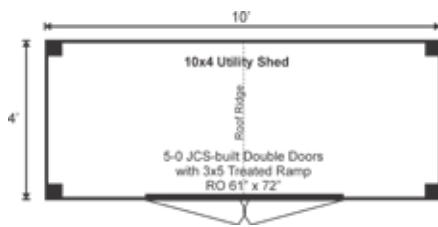

FULLY ASSEMBLED

With enough space to step inside, this shed can accommodate basic storage needs without taking up too much real estate. Large enough to accommodate a push mower, hang bicycles and still have room for a few hand tools, it's a great option for the smallest of yards.

Additional Sizes:

6X4 | 8X4 | 10X4 |

Additional Types:

FRAME ONLY KIT | COMPLETE KIT | FULLY ASSEMBLED |

Configure Yours at

WWW.JAMAICACOTTAGESHOP.COM

10X4 UTILITY

STORAGE SOLUTIONS

10X4 UTILITY FULLY ASSEMBLED

Base Area: 40 sq. ft.

Total Interior Area: 40 sq. ft.

Recommended Foundation:

3-4" Crushed Gravel

Overall Dimensions: 8'6"H
x 4'8"W x 10'8"D

Estimated Weight: 1800 lbs

Floor System