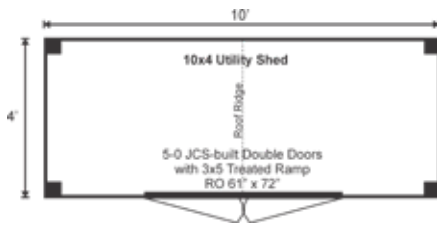

# COMPLETE Pre-Cut Kit

With enough space to step inside, this shed can accommodate basic storage needs without taking up too much real estate. Large enough to accommodate a push mower, hang bicycles and still have room for a few hand tools, it's a great option for the smallest of yards.

## 10X4 UTILITY COMPLETE PRE-CUT KIT

Base Area: 40 sq. ft.

Total Interior Area: 40 sq. ft.

Recommended Foundation:

3-4" Crushed Gravel

Overall Dimensions: 8'6"H  
x 4'8"W x 10'8"D

Estimated Weight: 1800 lbs