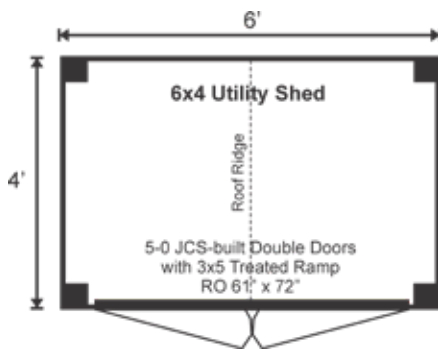

# FULLY ASSEMBLED

With enough space to step inside, this shed can accommodate basic storage needs without taking up too much real estate. Large enough to accommodate a push mower, hang bicycles and still have room for a few hand tools, it's a great option for the smallest of yards.

## 6X4 UTILITY FULLY ASSEMBLED

Base Area: 24 sq. ft.

Total Interior Area: 24 sq. ft.

Recommended Foundation:  
3-4" Crushed Gravel

Overall Dimensions: 8'6" H  
x 4'8" W x 6'8" D

Estimated Weight: 1500 lbs