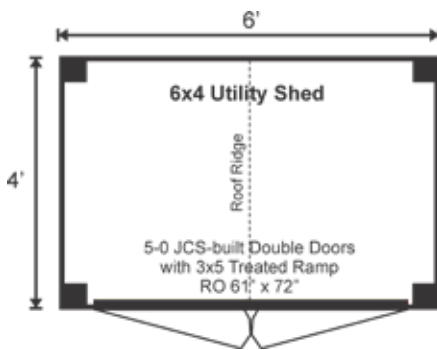

COMPLETE Pre-Cut Kit

6X4 UTILITY

STORAGE
SOLUTIONS

STORAGE SOLUTIONS

With enough space to step inside, this shed can accommodate basic storage needs without taking up too much real estate. Large enough to accommodate a push mower, hang bicycles and still have room for a few hand tools, it's a great option for the smallest of yards.

6X4 UTILITY COMPLETE PRE-CUT KIT

Base Area: 24 sq. ft.

Total Interior Area: 24 sq. ft.

Recommended Foundation:
3-4" Crushed Gravel

Overall Dimensions: 8'6"H
x 4'8"W x 6'8"D

Estimated Weight: 1500 lbs

Floor System

2 (qty) 4x6x6' Hemlock Skids

2x4 rough sawn Hemlock
Joists 24" On Center

1" rough sawn Hemlock Decking

Floor Weight Rating: 10 lbs/sq. ft.

Walls

4"x4" Hemlock Post and
Beam Wall Framing

Wall Height: 74"

Siding: 1" rough sawn Pine Board