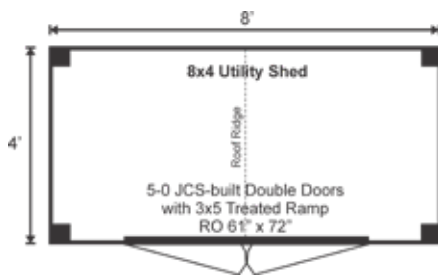

FULLY ASSEMBLED

With enough space to step inside, this shed can accommodate basic storage needs without taking up too much real estate. Large enough to accommodate a push mower, hang bicycles and still have room for a few hand tools, it's a great option for the smallest of yards.

Additional Sizes:

6X4 | 8X4 | 10X4 |

Additional Types:

FRAME ONLY KIT | COMPLETE KIT | FULLY ASSEMBLED |

Configure Yours at

WWW.JAMAICACOTTAGESHOP.COM

8X4 UTILITY

STORAGE SOLUTIONS

8X4 UTILITY FULLY ASSEMBLED

Base Area: 32 sq. ft.

Total Interior Area: 32 sq. ft.

Recommended Foundation:

3-4" Crushed Gravel

Overall Dimensions: 8'6"H x 4'10"W x 8'10"D

Estimated Weight: 1700 lbs

Floor System

2 (qty) 4x6x8' Hemlock Skids

2x4 rough sawn Hemlock

Joists 24" On Center

1" rough sawn Hemlock Decking

Floor Weight Rating: 10 lbs/sq. ft.

Walls

4"x4" Hemlock Post and

Beam Wall Framing