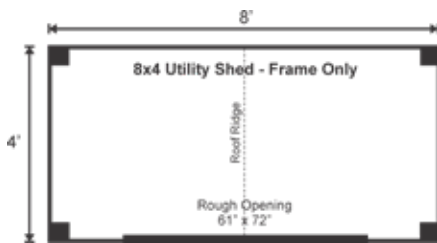

## 8X4 UTILITY FRAME ONLY PRE-CUT KIT

Base Area: 32 sq. ft.

Total Interior Area: 32 sq. ft.

Recommended Foundation:

3-4" Crushed Gravel

Overall Dimensions: 8'6"H x 8'W x 4'D

Estimated Weight: 1100 lbs

### Walls

4"x4" Hemlock Post and Beam Wall Framing

Wall Height: 66"

The frame only kit includes rough sawn hemlock floor, wall and roof framing, plus hardware and step-by-step DIY building instructions. Note: Pictures may reflect client upgrades and modifications that do not come standard.

### Rough Opening:

1 (qty) 61"W x 72"H Rough Opening for Door