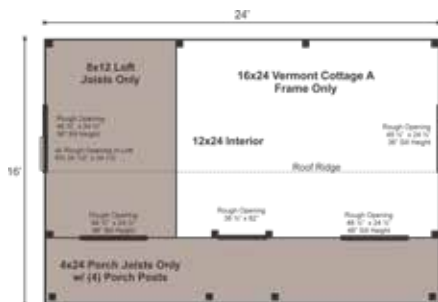

FRAME ONLY PRE-CUT KIT:

The budget friendly frame only pre-cut kit includes skids, floor joists, 4x4 post and beam hemlock wall framing, roof rafters, hardware and step-by-step D.I.Y. building instructions.

EVERY KIT INCLUDES

- Color Coded
- Part Numbered
- Step-by-Step Instructions
- & All Fastening Hardware Included

Additional Sizes:

16X20 | 16X24 | 16X30 |

Additional Types:

FRAME ONLY KIT | COMPLETE KIT | 3-SEASON KIT | 4-SEASON KIT

Configure Yours at

WWW.JAMAICACOTTAGESHOP.COM