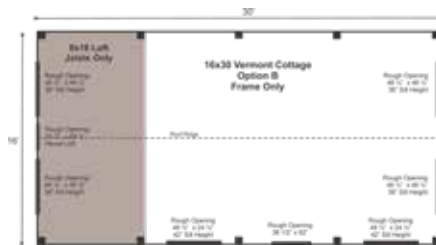

## 16X30 VERMONT COTTAGE B FRAME ONLY PRE-CUT KIT

Base Area: 480 sq. ft.  
Loft Area: 128 sq. ft.  
Total Interior Area: 608 sq. ft.  
Recommended Foundation:  
10–12" Crushed Gravel  
Overall Dimensions:  
14'6"H x 16'W x 30'D  
Estimated Weight: 8400 lbs