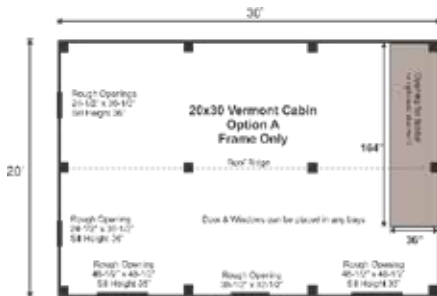

# FRAME ONLY

Pre-Cut Kit

The Vermont Cabin is elegant, versatile, and built with beefy 8x8 mortise and tenon joinery. This winning combo of looks, functionality, and durability has made this our most popular design by a long shot.

## 20X30 VERMONT CABIN FRAME ONLY PRE-CUT KIT

- Base Area: 600 sq. ft.
- Loft Area: 600 sq. ft.
- Total Interior Area: 1200 sq. ft.
- Recommended Foundation:  
Compacted 12" Crushed Gravel
- Overall Dimensions:  
20'H x 30'W x 20'D
- Estimated Weight: 15300 lbs

### Rough Openings:

- 1 (qty) 38-1/2"W x 82-1/2"H Rough Opening for Door
- 2 (qty) 2x3 Rough Opening for Window , 2 4x4 Rough Opening for Window