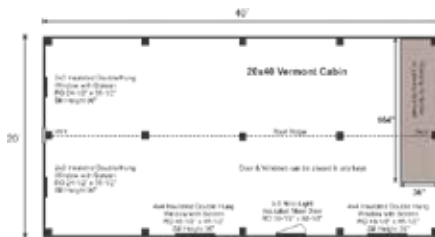

COMPLETE PRE-CUT KIT:

A weather tight shell. The PCK is the complete kit for a design. It includes everything required to assemble the building shell and includes doors and windows.

EVERY KIT INCLUDES

- Color Coded
- Part Numbered
- Step-by-Step Instructions
- & All Fastening Hardware Included

Additional Sizes:

20X30 | 20X40 | 24X30 | 24X40 |

Additional Types:

FRAME ONLY KIT | COMPLETE KIT |
3-SEASON KIT | 4-SEASON KIT

Configure Yours at

WWW.JAMAICACOTTAGESHOP.COM

VTCBN.20X40.PCK

©2021 Jamaica Cottage Shop, Inc. • 1-802-210-1249 • www.JamaicaCottageShop.com