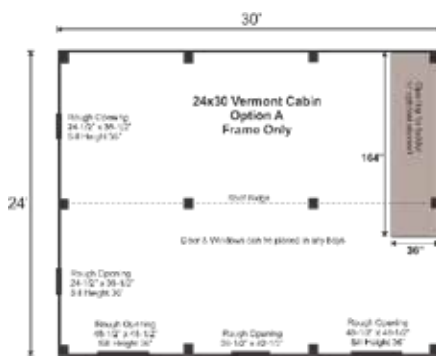

# FRAME ONLY

Pre-Cut Kit

The Vermont Cabin is elegant, versatile, and built with beefy 8x8 mortise and tenon joinery. This winning combo of looks, functionality, and durability has made this our most popular design by a long shot.

## 24X30 VERMONT CABIN FRAME ONLY PRE-CUT KIT

Base Area: 720 sq. ft.  
Loft Area: 720 sq. ft.  
Total Interior Area: 1440 sq. ft.  
Recommended Foundation:  
Compacted 12" Crushed Gravel  
Overall Dimensions:  
20'H x 30'W x 24'D  
Estimated Weight: 18000 lbs