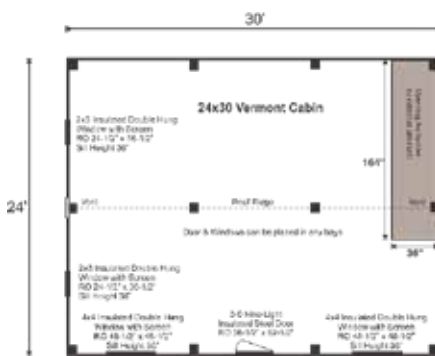

COMPLETE Pre-Cut Kit

The Vermont Cabin is elegant, versatile, and built with beefy 8x8 mortise and tenon joinery. This winning combo of looks, functionality, and durability has made this our most popular design by a long shot.

24X30 VERMONT CABIN

STORAGE
SOLUTIONS

STORAGE
SOLUTIONS

24X30 VERMONT CABIN COMPLETE PRE-CUT KIT

Base Area: 720 sq. ft.
Loft Area: 720 sq. ft.
Total Interior Area: 1440 sq. ft.
Recommended Foundation:
Compacted 12" Crushed Gravel
Overall Dimensions: 20'H
x 32'4"W x 26'4"D
Estimated Weight: 30000 lbs

Sill Plates

2x10 Pressure Treated Sill Plate

Loft

24x30
Ladder Access (Staircase Optional)
4x6 rough sawn Hemlock
Joists 24" on center
1" rough sawn Pine Board Decking
Loft Weight Rating: 10 lbs / sqft

Walls