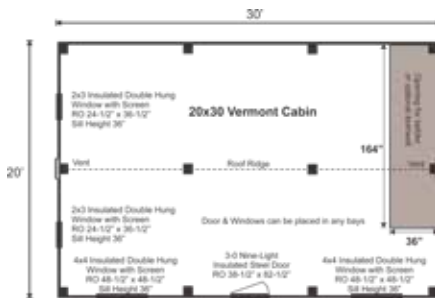

3-SEASON Pre-Cut Kit

The Vermont Cabin is elegant, versatile, and built with beefy 8x8 mortise and tenon joinery. This winning combo of looks, functionality, and durability has made this our most popular design by a long shot.

20X30 VERMONT CABIN

LIVING SOLUTIONS

LIVING SOLUTIONS

20X30 VERMONT CABIN 3-SEASON PRE-CUT KIT

Base Area: 600 sq. ft.
Loft Area: 600 sq. ft.
Total Interior Area: 1200 sq. ft.
Recommended Foundation:
Compacted 12" Crushed Gravel
Overall Dimensions: 20'H
x 32'4"W x 22'4"D
Estimated Weight: 26800 lbs

Sill Plates

2x6 Pressure Treated Sill Plate

Loft

20x30
Ladder Access (Staircase Optional)
4x6 rough sawn Hemlock
Joists 24" on center
1" rough sawn Pine Board Decking
Loft Weight Rating: 10 lbs / sqft

Walls

8x8 Hemlock Post & Beam Wall Framing
Wall Height: 144"
Wall Vapor Barrier
Siding: Kiln Dried Pine Shiplap
1" Pine Door & Window Trim,
Fascia & Shadow Boards, Pine
Trim Detail & 1" Soffit Backing

Roof

Gable Roof Style
Roof Pitch: 8/12
2"x10" rough sawn Hemlock
Rafters 16" On Center

The 3-season kit includes the complete kit plus floor insulation, vapor barrier for the floor, walls and roof, solid pine roof sheathing, and insulated windows and door. Note: Pictures may reflect client upgrades and modifications that do not come standard.

2"x6" rough sawn Hemlock
Exposed Collar Ties
1" rough sawn Solid Barn
Board Roof Sheathing
Roof Vapor Barrier
Corrugated 29g Metal
Roofing, Color: Evergreen

Door & Windows:

Door: 1 (qty) 3-0 nine-lite
Insulated Steel Door with Keyless
Lever Locking Hardware
Windows: 2 (qty) 2'x3' Insulated
Double Hung Window: White
Vinyl Interior/Exterior with Screens,
2 (qty) 4'x4' Insulated Double
Hung Window: White Vinyl
Interior/Exterior with Screens

Assembly & Logistics Information