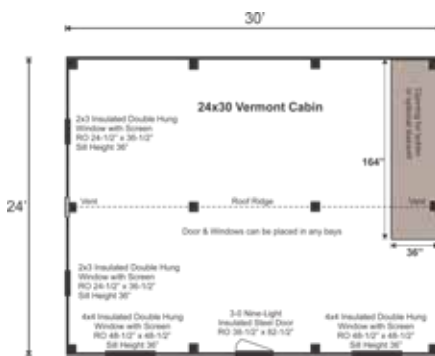

# 3-SEASON Pre-Cut Kit

The Vermont Cabin is elegant, versatile, and built with beefy 8x8 mortise and tenon joinery. This winning combo of looks, functionality, and durability has made this our most popular design by a long shot.

### 24X30 VERMONT CABIN 3-SEASON PRE-CUT KIT

Base Area: 720 sq. ft.  
Loft Area: 720 sq. ft.  
Total Interior Area: 1440 sq. ft.  
Recommended Foundation:  
Compacted 12" Crushed Gravel  
Overall Dimensions: 20'H  
x 32'4"W x 26'4"D  
Estimated Weight: 31500 lbs