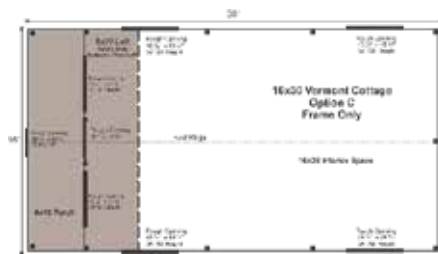

FRAME ONLY

Pre-Cut Kit

This inviting one room shanty offers an open floor plan and loft that extends over the porch. Pool house, home office, hunting cabin; the options abound with this design. Consider upgrading to four-season for a sanctuary you can escape to all year round.

EVERY KIT INCLUDES

- Color Coded
- Part Numbered
- Step-by-Step Instructions
- & All Fastening Hardware Included

Additional Sizes:

16X20 | 16X24 | 16X30 |

Additional Types:

FRAME ONLY KIT | COMPLETE KIT | 3-SEASON KIT | 4-SEASON KIT

Configure Yours at

WWW.JAMAICACOTTAGESHOP.COM

16X30 VERMONT COTTAGE C STORAGE SOLUTIONS

16X30 VERMONT COTTAGE C FRAME ONLY PRE-CUT KIT

Base Area: 480 sq. ft.

Loft Area: 128 sq. ft.

Total Interior Area: 544 sq. ft.

Porch Area: 64 sq. ft.

Recommended Foundation:

10–12" Crushed Gravel

Overall Dimensions:

14'6"H x 16'W x 30'D

Estimated Weight: 8400 lbs

Floor System

3 (qty) 6x6x30' Hemlock Skids