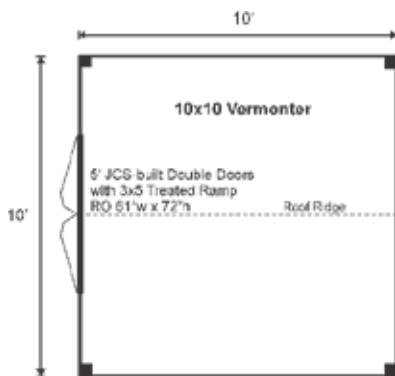

This no-frills shed is an economical option for all of your storage needs. The Vermonter can be used as is or personalized with paint, siding or roofing upgrades. Pressure treated flooring is a popular add-on for strength. Most sizes can be assembled over a weekend.

COMPLETE PRE-CUT KIT:

A weather tight shell. The PCK is the complete kit for a design. It includes everything required to assemble the building shell and includes doors and windows.

EVERY KIT INCLUDES

1. Color Coded
   - Part Numbered
   - Step-by-Step Instructions
2. & All Fastening Hardware Included

Additional Sizes:

8X8 | 8X10 | 8X12 | 8X14 | 8X16 |
10X8 | 10X10 | 10X12 | 10X14 | 10X16 | 10X20 |

Additional Types:

FRAME ONLY KIT | COMPLETE KIT | FULLY
ASSEMBLED | 3-SEASON KIT | 4-SEASON KIT

Configure Yours at

WWW.JAMAICACOTTAGESHOP.COM